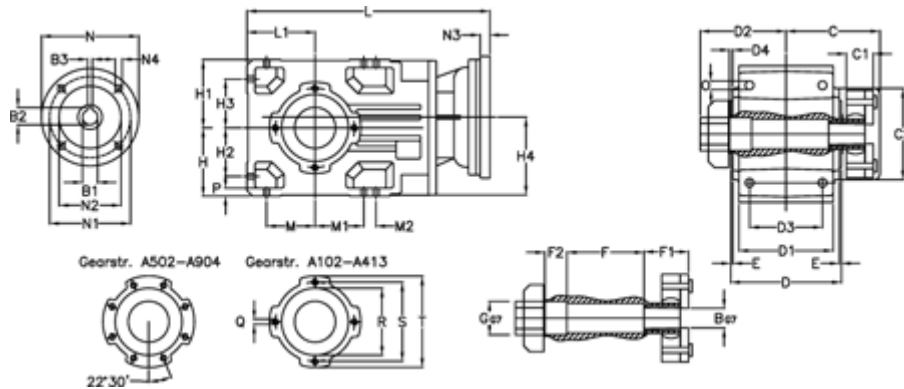

Article number: 29600321666325

Description: Bevel helical gearbox  
A303QF35-216,6-P71B5

## Measures

B = 35	D1 = 130	F2 = 50	L = 390.5	N3 = -
B1 = 14	D2 = 80	G = 42	L1 = 90	N4 = M8x16
B2 = 16.3	D3 = 95	GA = 14,5 NM	M = 63.0	O = 12.0
B3 = 5	d4 = 5.0	H = 90	M1 = 63.0	P = 11
C = 113.5	Description = A303QF-xx-P71 B5	H1 = 90	M2 = 22	Q = M8x15
C1 = 24	E = 3.0	H2 = 63.0	N = 160	R = 95
C2 = 90.0	F = 95.5	H3 = 63.0	N1 = 130	S = 115
D = 156	F1 = 48.0	H4 = 108.5	N2 = 110	T = 140